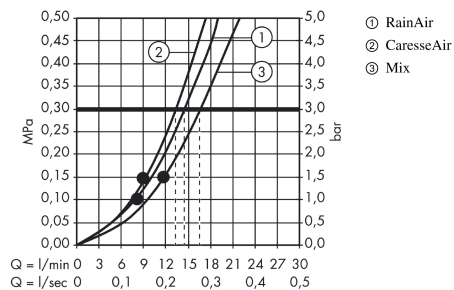

Flowchart

The consumption was measured in combination with the appropriate fittings (thermostat/mixer/in-wall valve) to reflect actual application in practice.