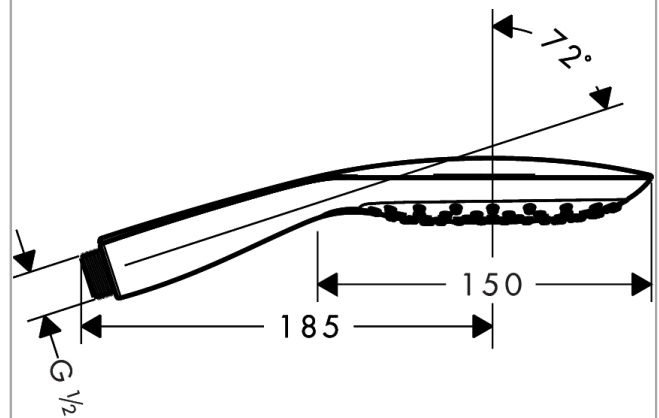

Scale drawing